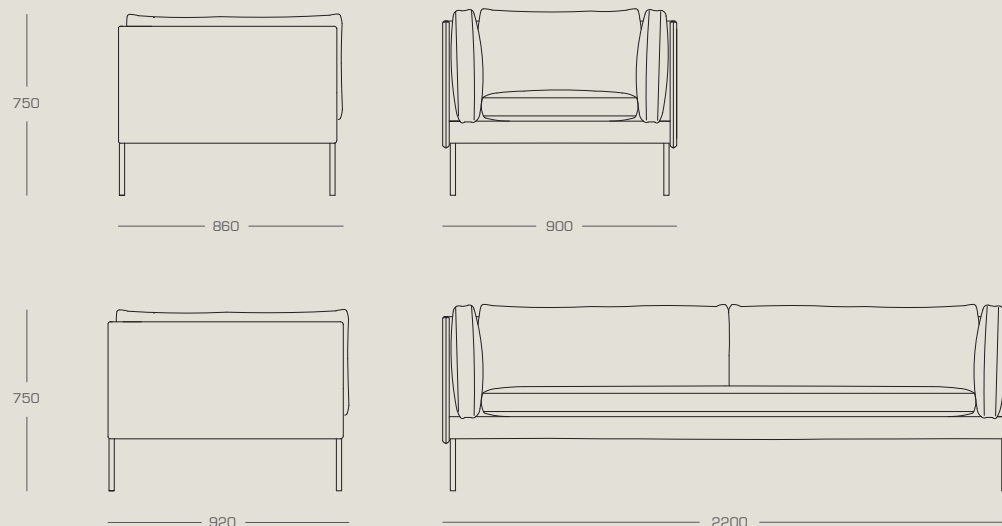

AVAILABLE IN THE FOLLOWING CONFIGURATIONS

sonder sofa
2200W x 920D x 750H
sonder chair
900W x 860D x 750H

frame : powder coated steel (matte black) /
solid timber made of New Zealand pine & plywood with steel
reinforcing / seatbelt webbing

filling : high density polyurethane foam, duck feather and fiber
on all cushioning.

see our fabric and leather sample box for available options