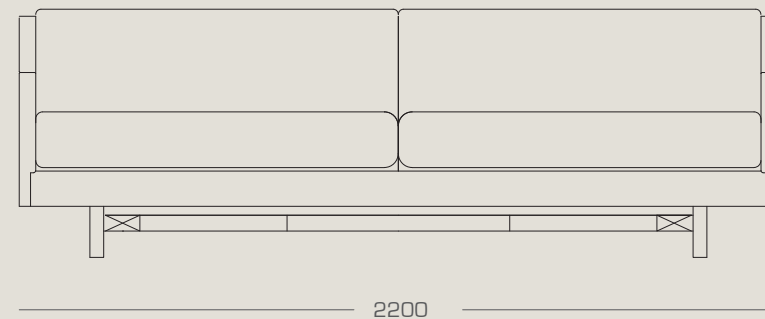

AVAILABLE IN THE FOLLOWING CONFIGURATIONS

pavilion sofa
2200W x 920D x 740H

solid New Zealand pine /no-zag springs and elastic seatbelt
timber base frame in american oak,
or american oak stained black.

filling : high density polyurethane foam, duck feather and fiber
fully removable cover.

see our fabric and leather sample box for available options