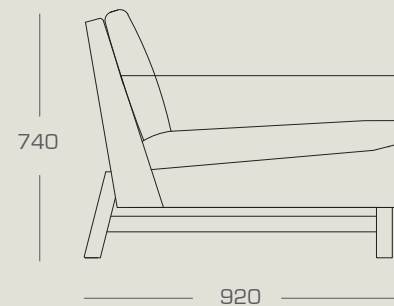

AVAILABLE IN THE FOLLOWING CONFIGURATIONS

pavilion sofa
2200W x 920D x 740H

solid New Zealand pine /no-zag springs and elastic seatbelt
timber base frame in american oak,
or american oak stained black.

filling : high density polyurethane foam, duck feather and fiber
fully removable cover.

see our fabric and leather sample box for available options