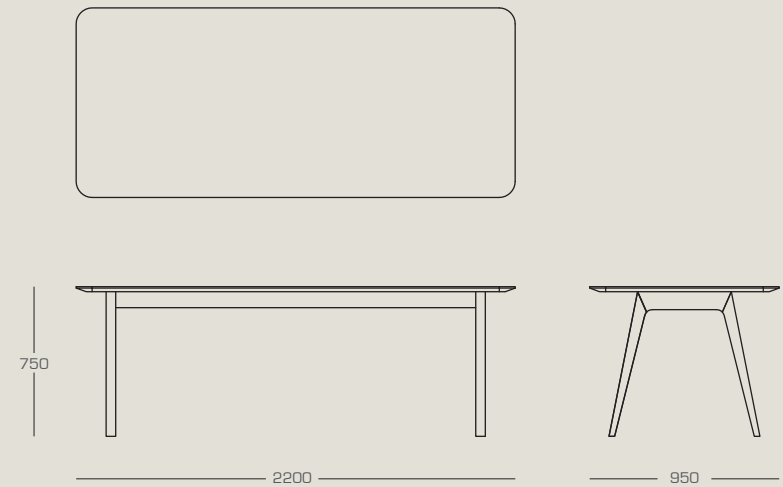

NATADORA

STATION DINING TABLE

by natadora design studio

The Station design makes creative use of subtle angles, bevels and curves to deliver a dining table which is simple and accessible, yet still strong in character. Light and elegant, it can pair well with any dining chairs.

AVAILABLE IN THE FOLLOWING CONFIGURATIONS

station table
2200L x 950D x 750H

made from solid american oak, finished in light oak or black

NATADORA