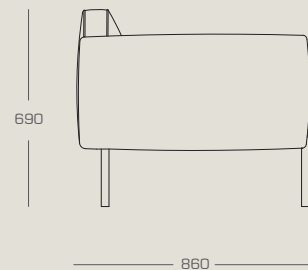

AVAILABLE IN THE FOLLOWING CONFIGURATIONS

attendant sofa
2200W x 860D x 690H

attendant chair
900W x 800D x 690H

frame : powder coated steel (matte black) /
solid New Zealand pine / seatbelt webbing

filling : high density polyurethane foam, duck feather and fiber
on all cushioning.

see our fabric and leather sample box for available options