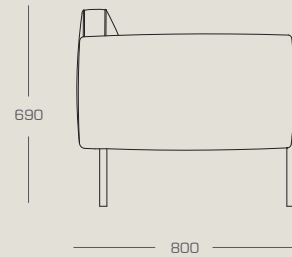

AVAILABLE IN THE FOLLOWING CONFIGURATIONS

attendant sofa
2200W x 860D x 690H

attendant chair
900W x 800D x 690H

frame : powder coated steel (matte black) /
solid New Zealand pine / seatbelt webbing

filling : high density polyurethane foam, duck feather and fiber
on all cushioning.

see our fabric and leather sample box for available options