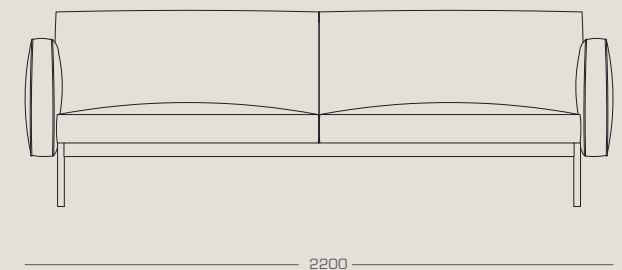

AVAILABLE IN THE FOLLOWING CONFIGURATIONS

attendant sofa
2200W x 860D x 690H

attendant chair
900W x 800D x 690H

frame : powder coated steel (matte black) /
solid New Zealand pine / seatbelt webbing

filling : high density polyurethane foam, duck feather and fiber
on all cushioning.

see our fabric and leather sample box for available options