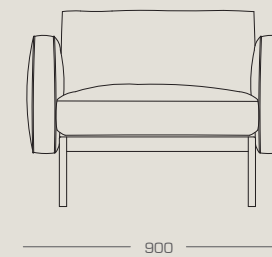

AVAILABLE IN THE FOLLOWING CONFIGURATIONS

attendant sofa
2200W x 860D x 690H

attendant chair
900W x 800D x 690H

frame : powder coated steel (matte black) /
solid New Zealand pine / seatbelt webbing

filling : high density polyurethane foam, duck feather and fiber
on all cushioning.

see our fabric and leather sample box for available options