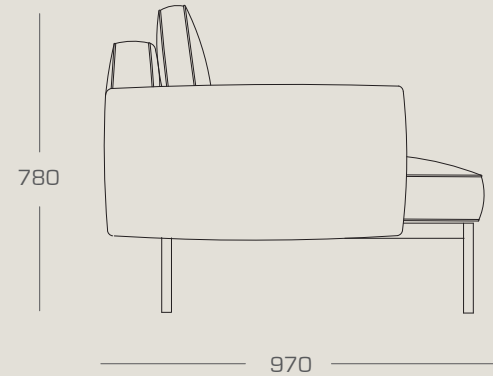

NATADORA

AVAILABLE IN THE FOLLOWING CONFIGURATIONS

album sofa
2200W x 970D x 780H

frame : powder coated steel (matte black) /
solid New Zealand pine / seatbelt webbing

filling : high density polyurethane foam, duck feather and fiber
on all cushioning.

see our fabric and leather sample box for available options