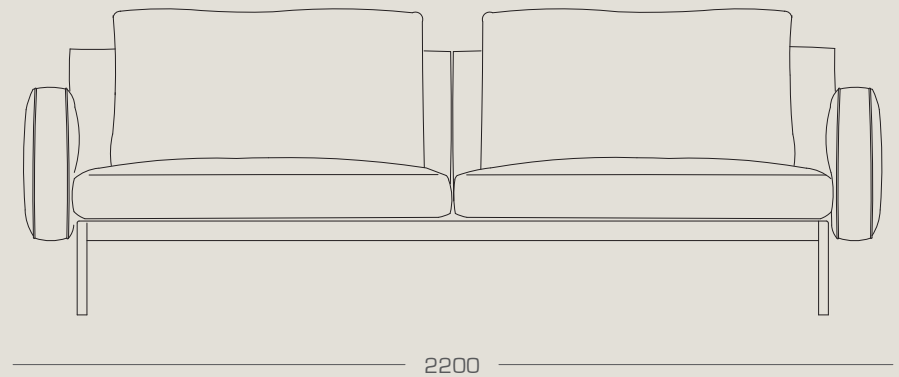

NATADORA

AVAILABLE IN THE FOLLOWING CONFIGURATIONS

album sofa
2200W x 970D x 780H

frame : powder coated steel (matte black) /
solid New Zealand pine / seatbelt webbing

filling : high density polyurethane foam, duck feather and fiber
on all cushioning.

see our fabric and leather sample box for available options